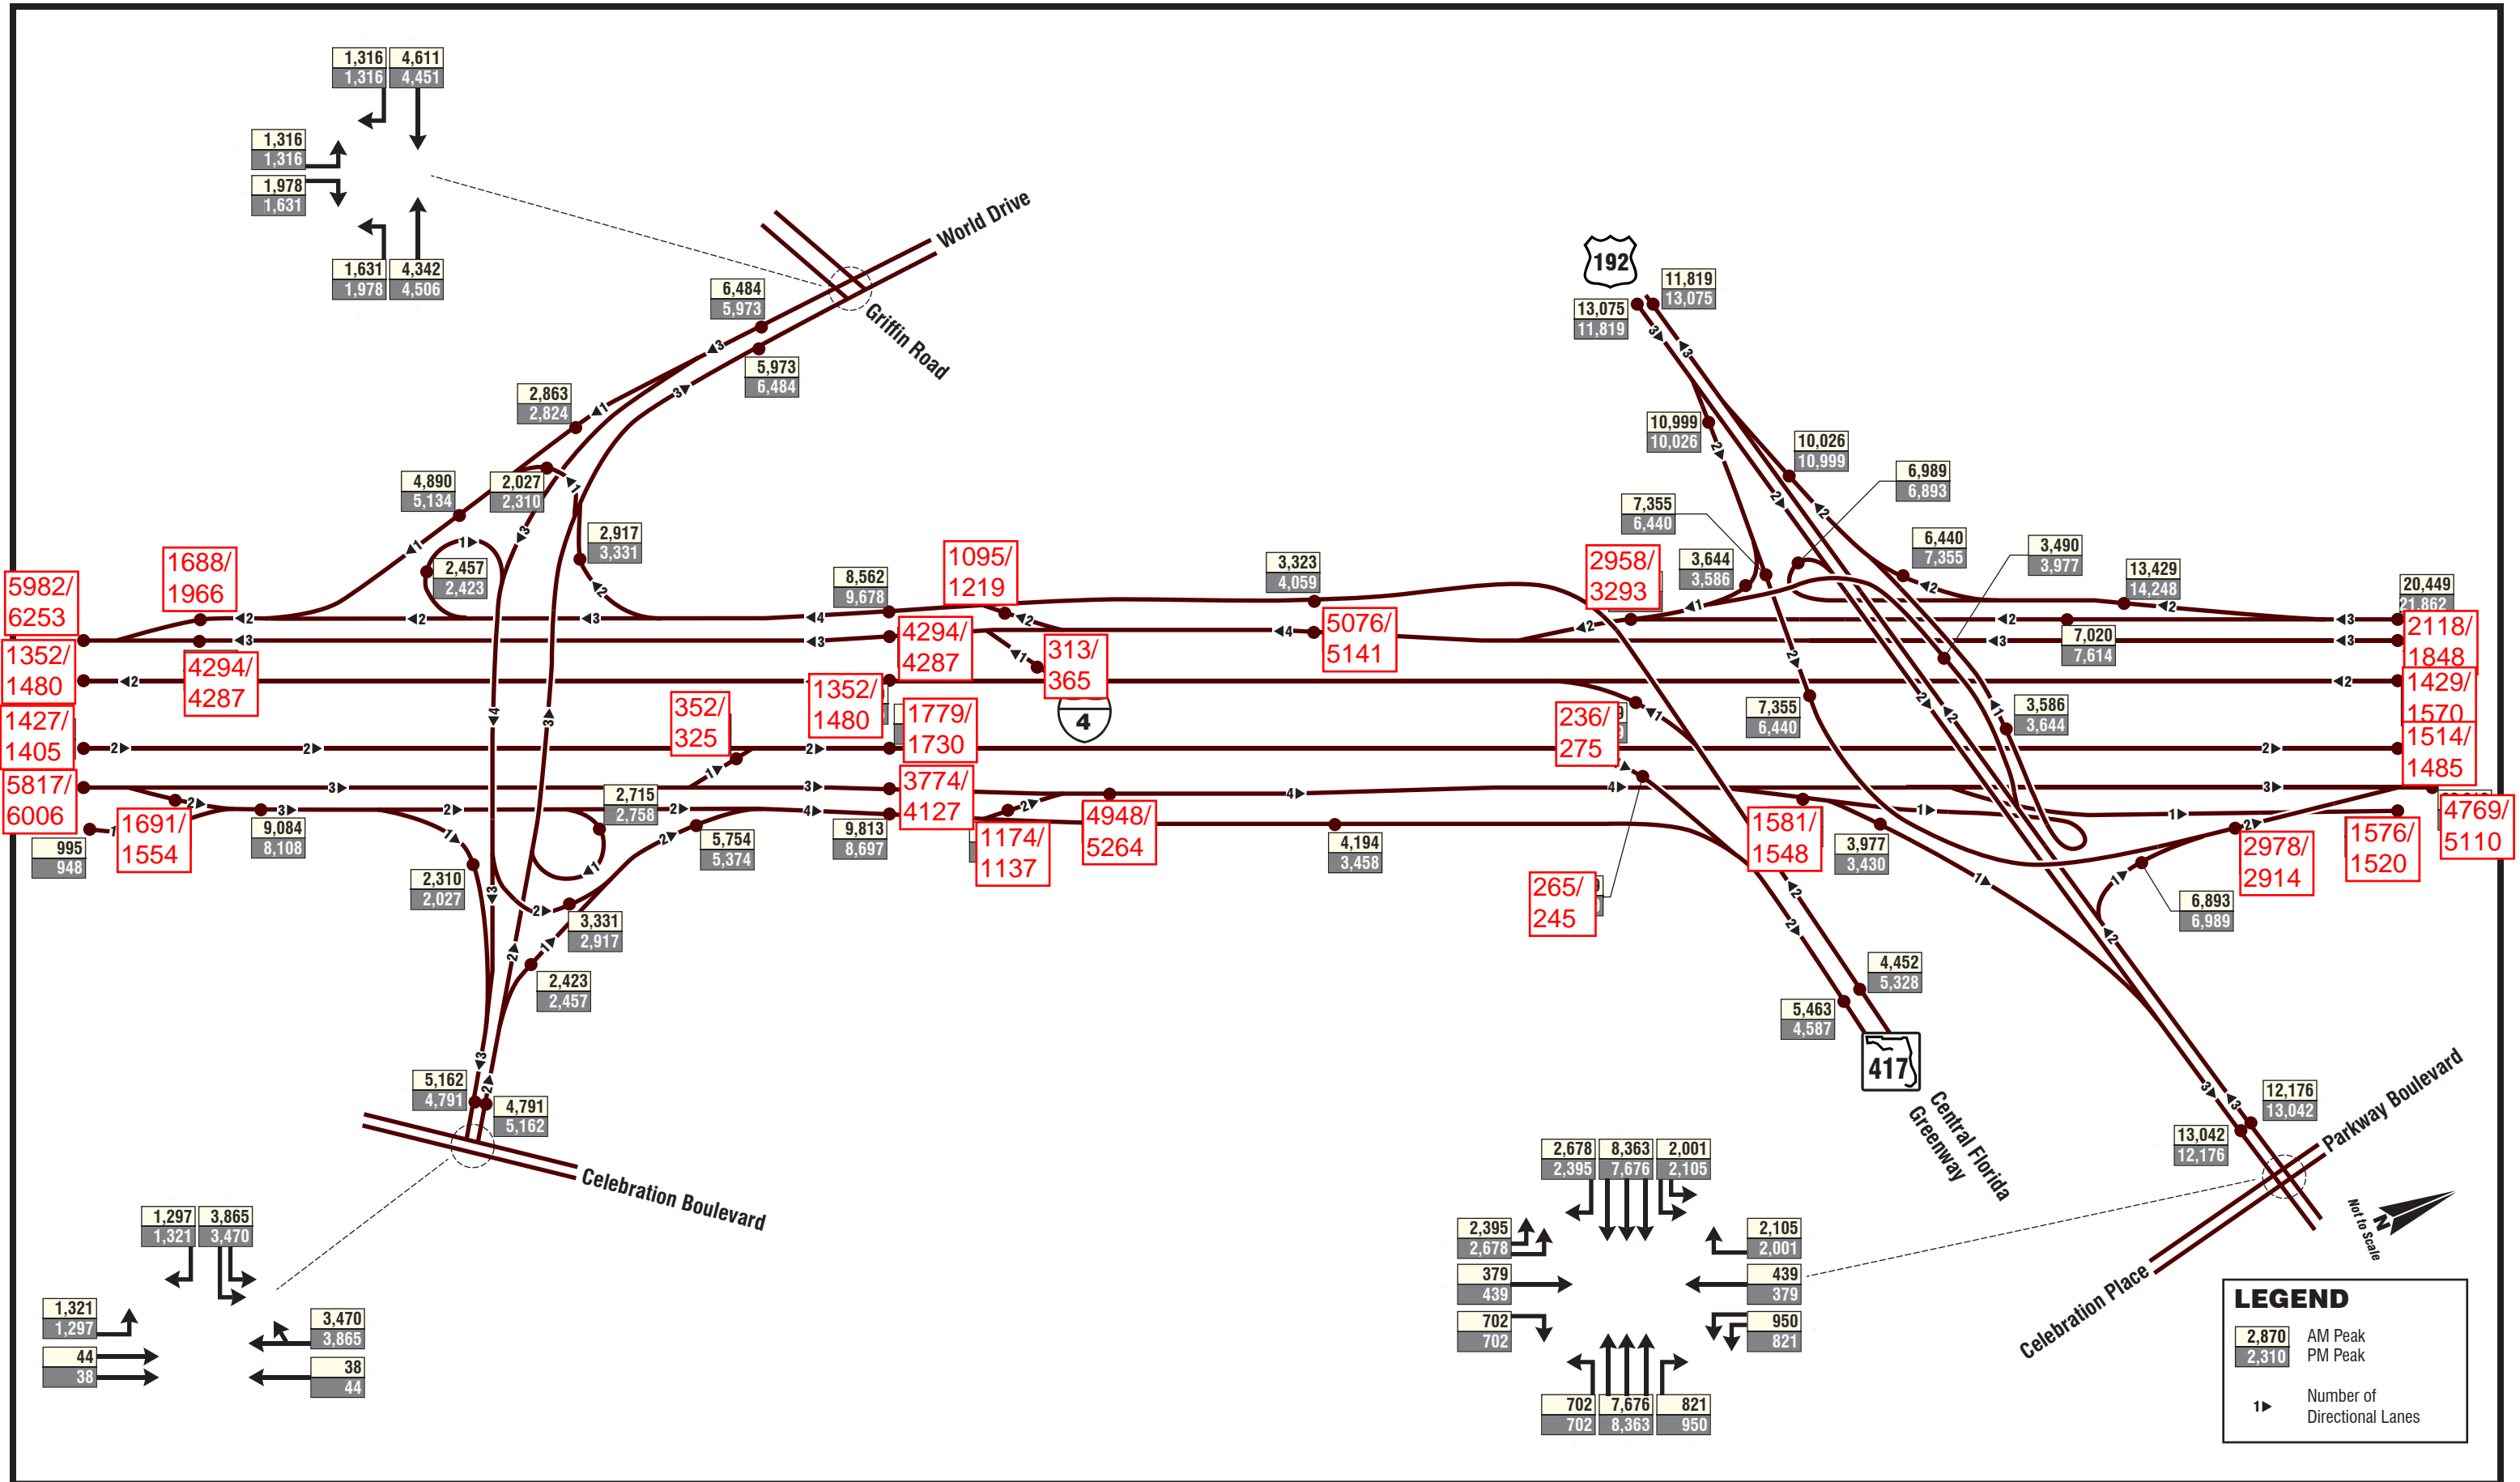

Not to Scale

LEGEND

2,870	AM Peak
2,310	PM Peak
1▶	Number of Directional Lanes

Not to Scale

LEGEND

2,870	AM Peak
2,310	PM Peak
1P	Number of Directional Lanes