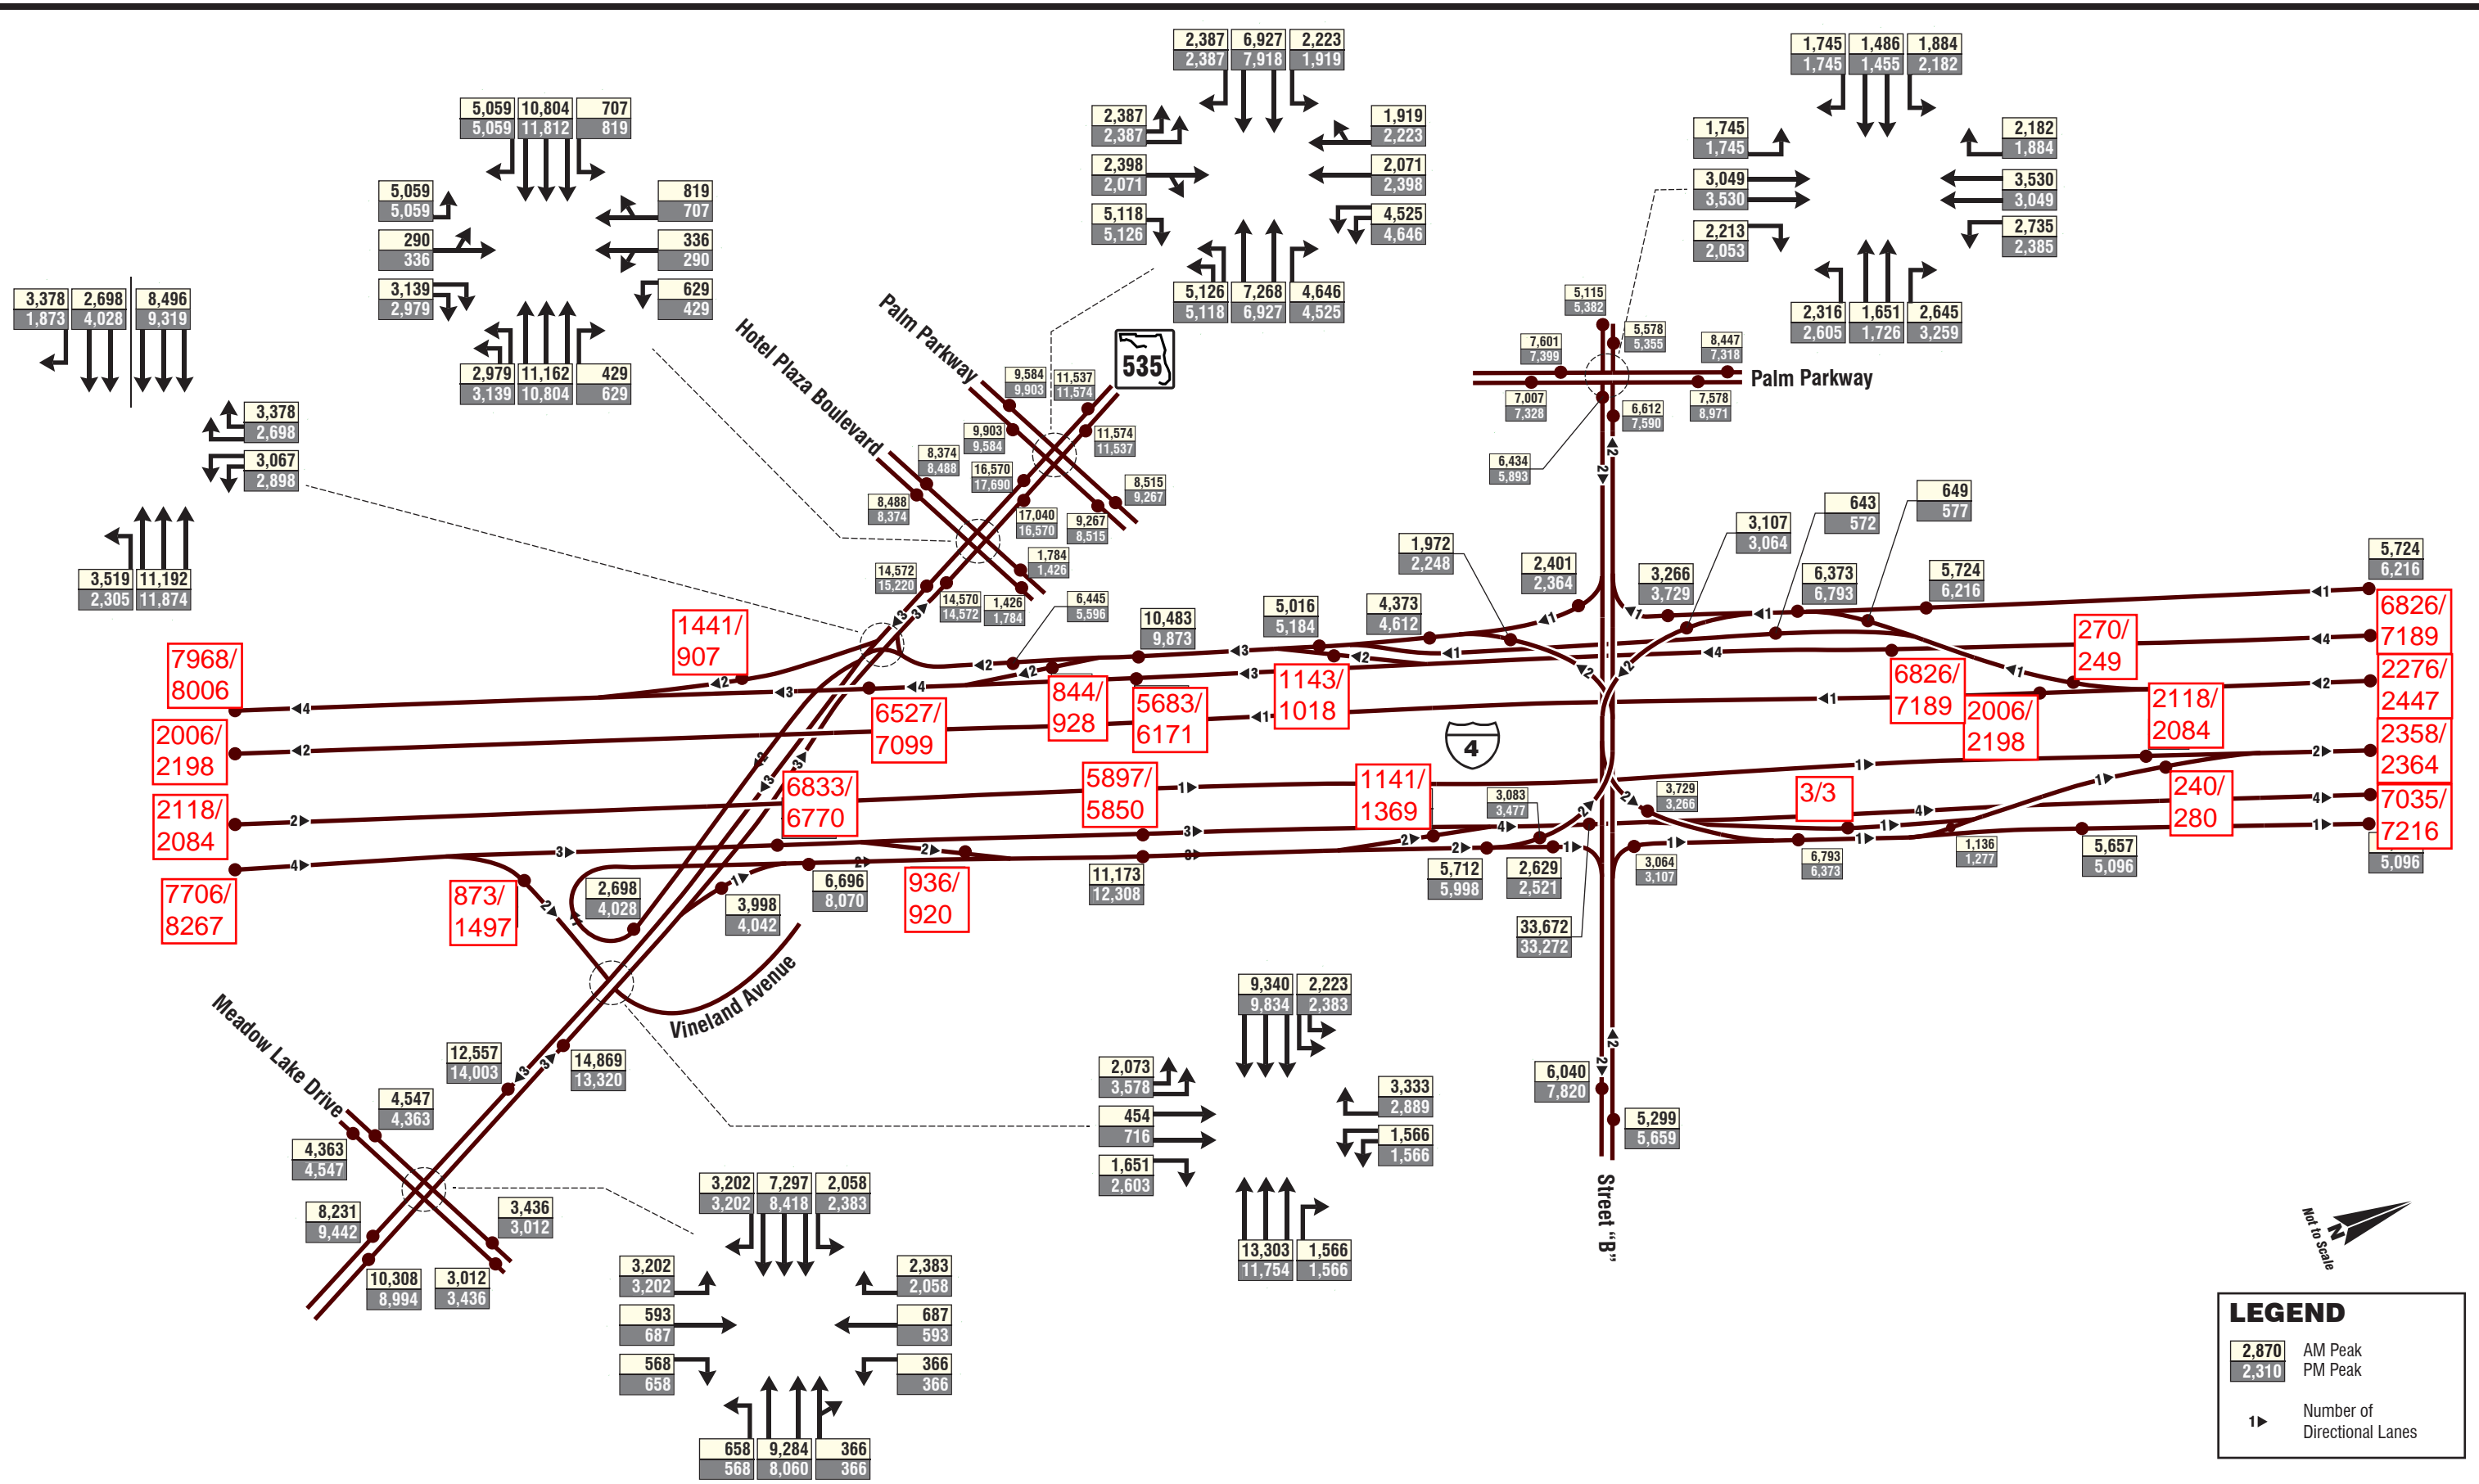

Not to Scale

LEGEND

2,870	AM Peak
2,310	PM Peak
1▶	Number of Directional Lanes

Not to Scale

LEGEND

2,870	AM Peak
2,310	PM Peak
1P	Number of Directional Lanes