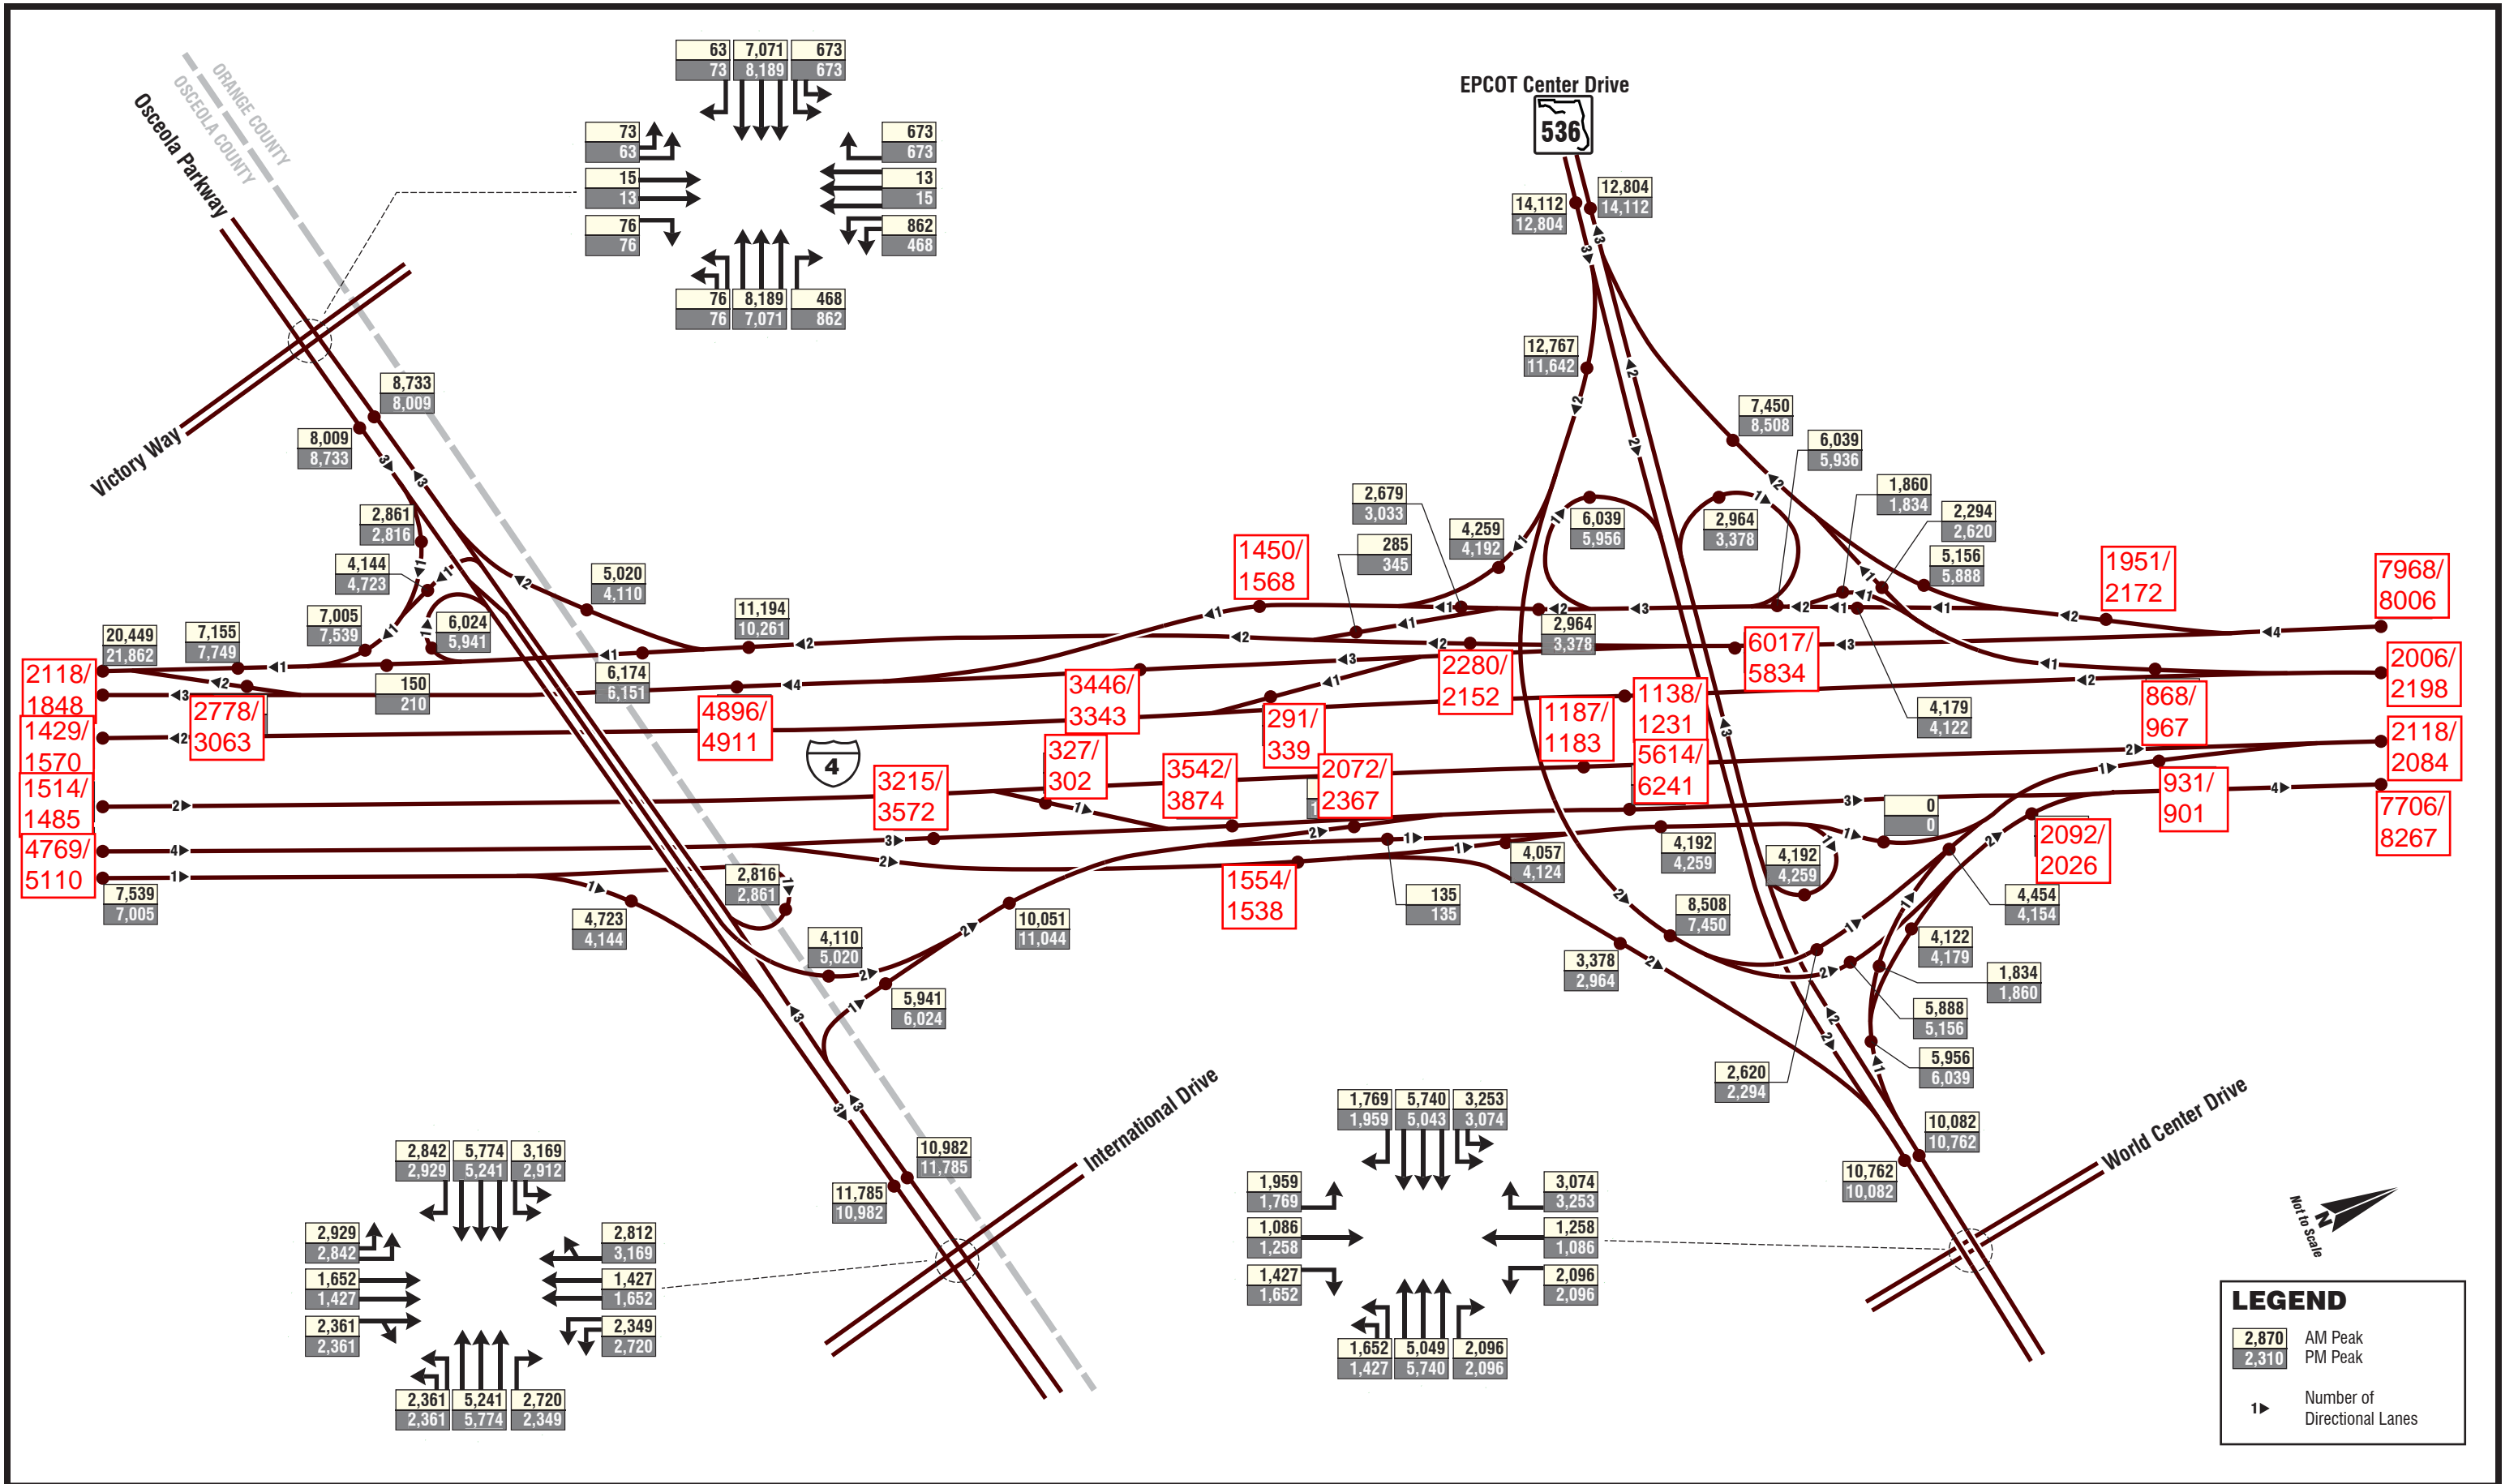

Not to Scale

LEGEND

2,870	AM Peak
2,310	PM Peak
1▶	Number of Directional Lanes

Not to Scale

LEGEND

2,870	AM Peak
2,310	PM Peak
1P	Number of Directional Lanes