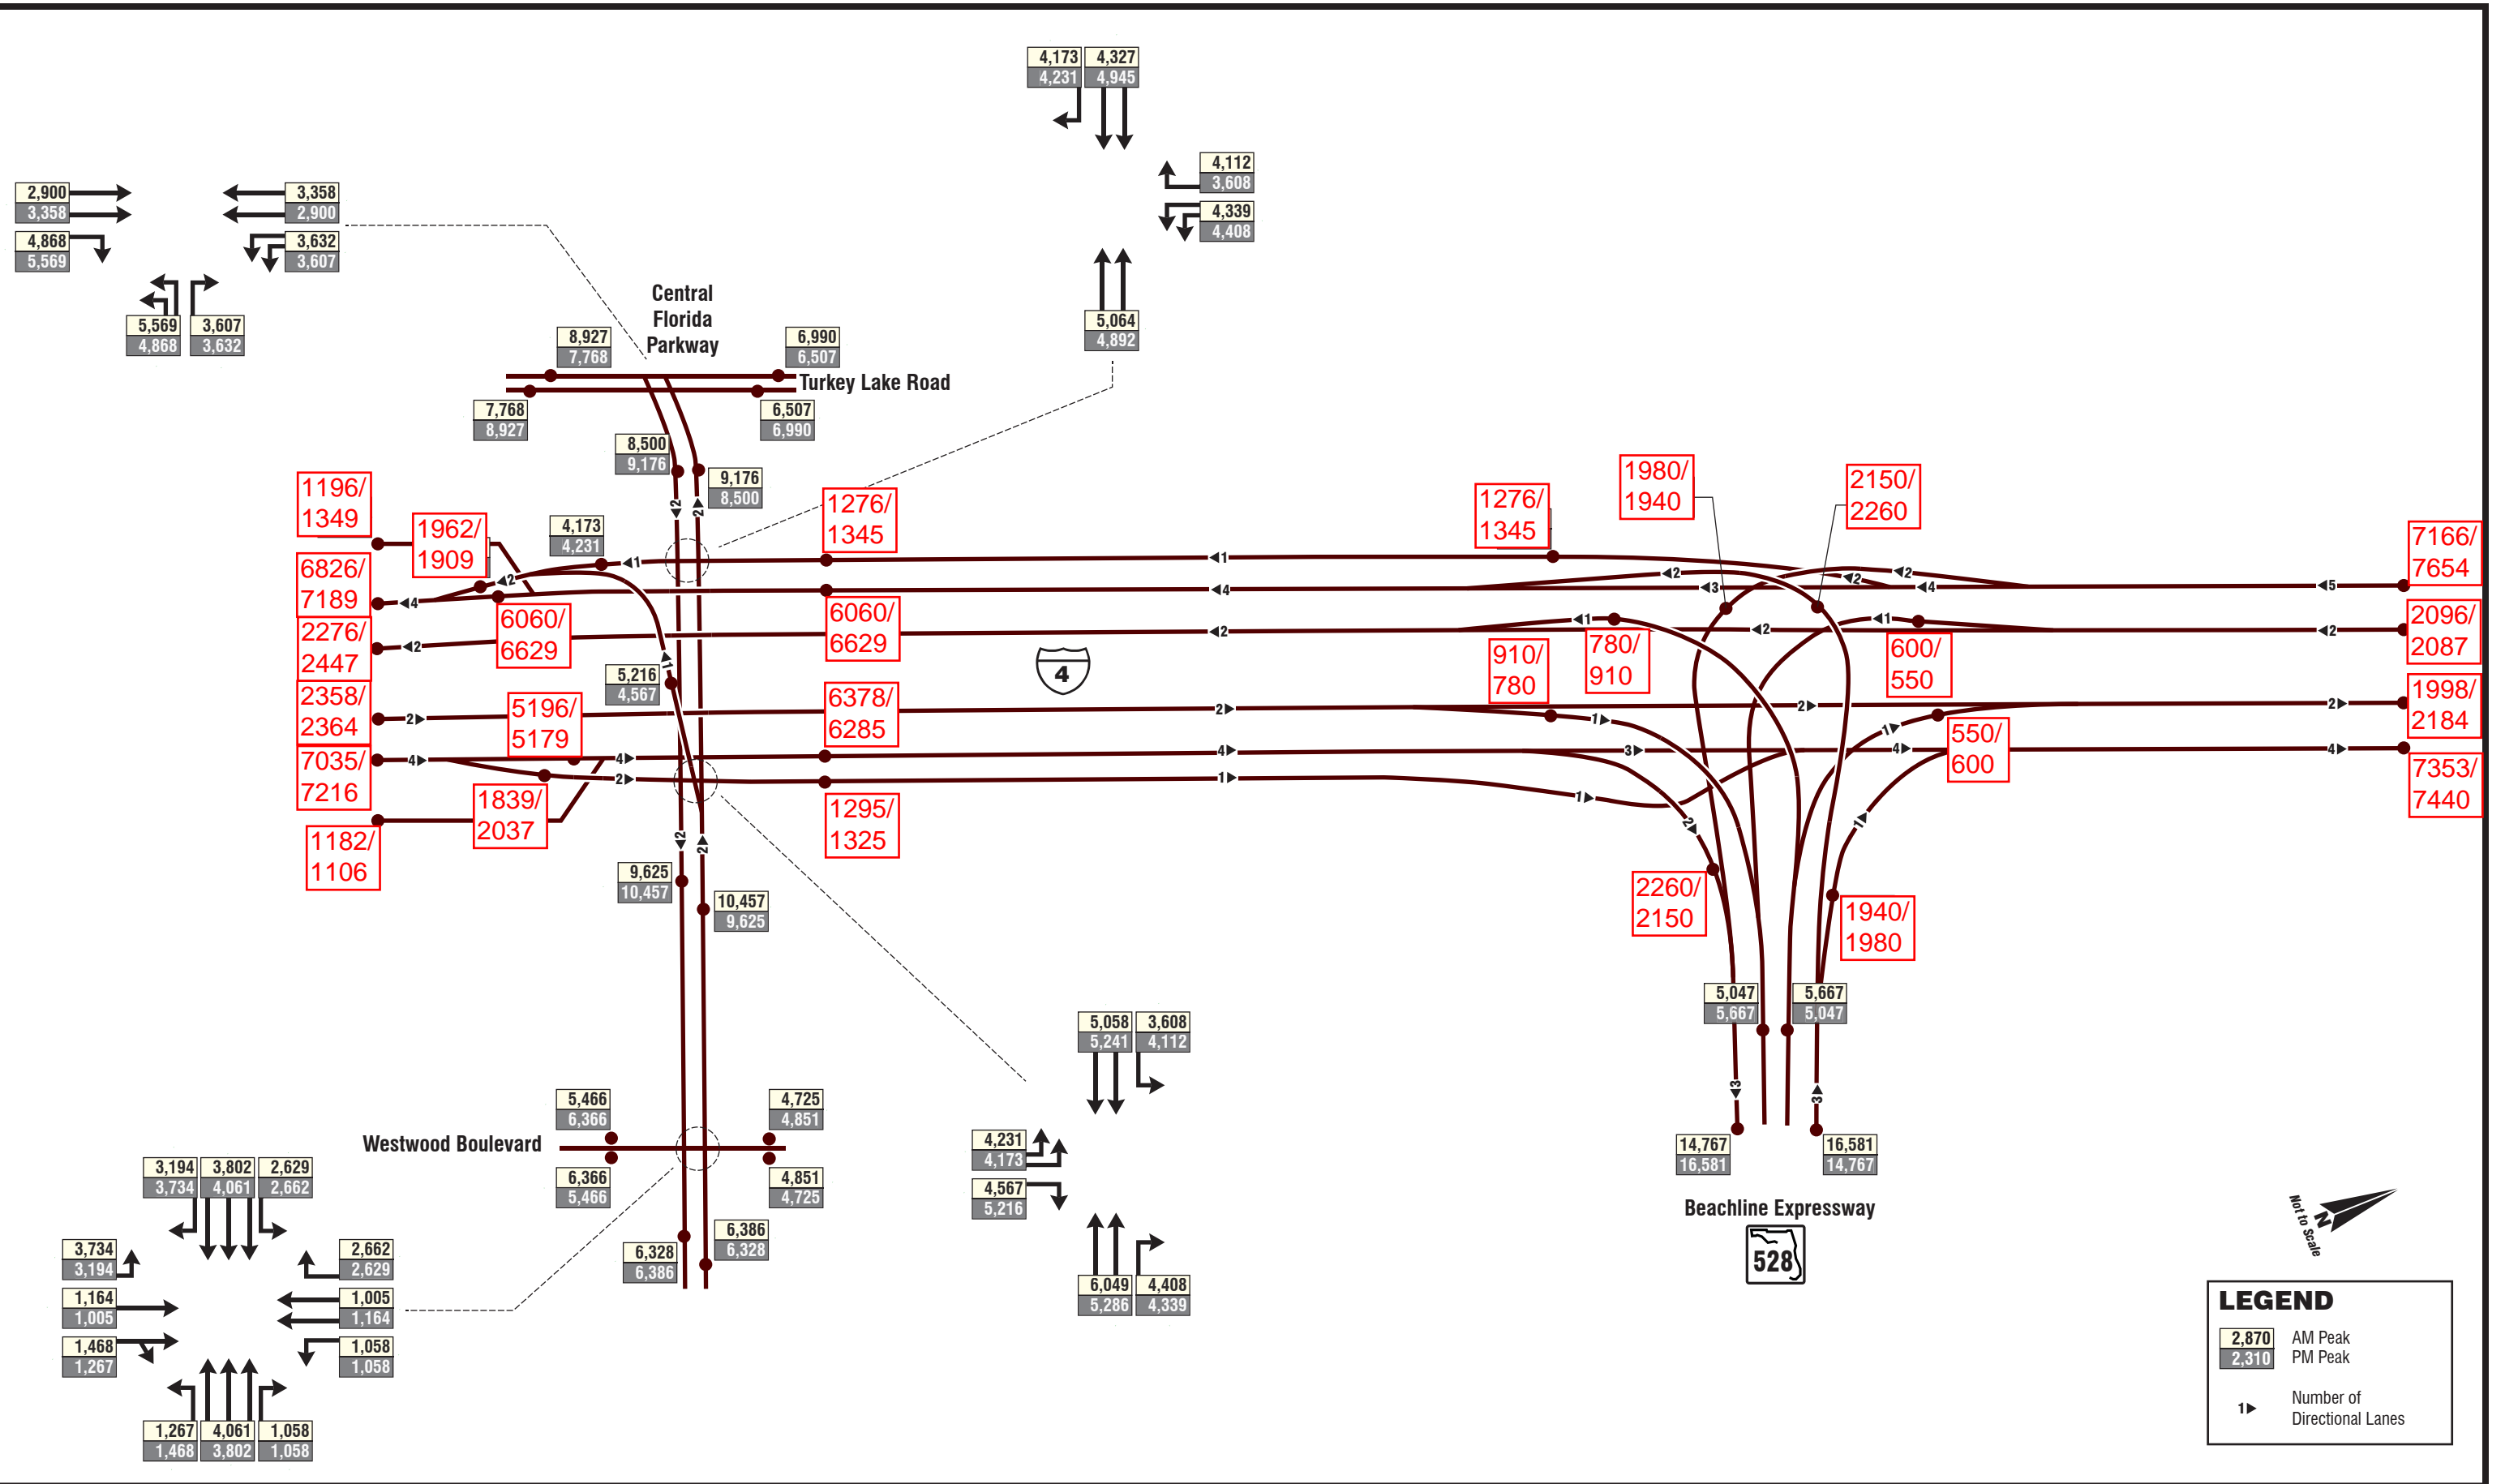

Not to Scale

LEGEND

2,870	AM Peak
2,310	PM Peak
1▶	Number of Directional Lanes

Not to Scale

LEGEND

2,870	AM Peak
2,310	PM Peak
1P	Number of Directional Lanes