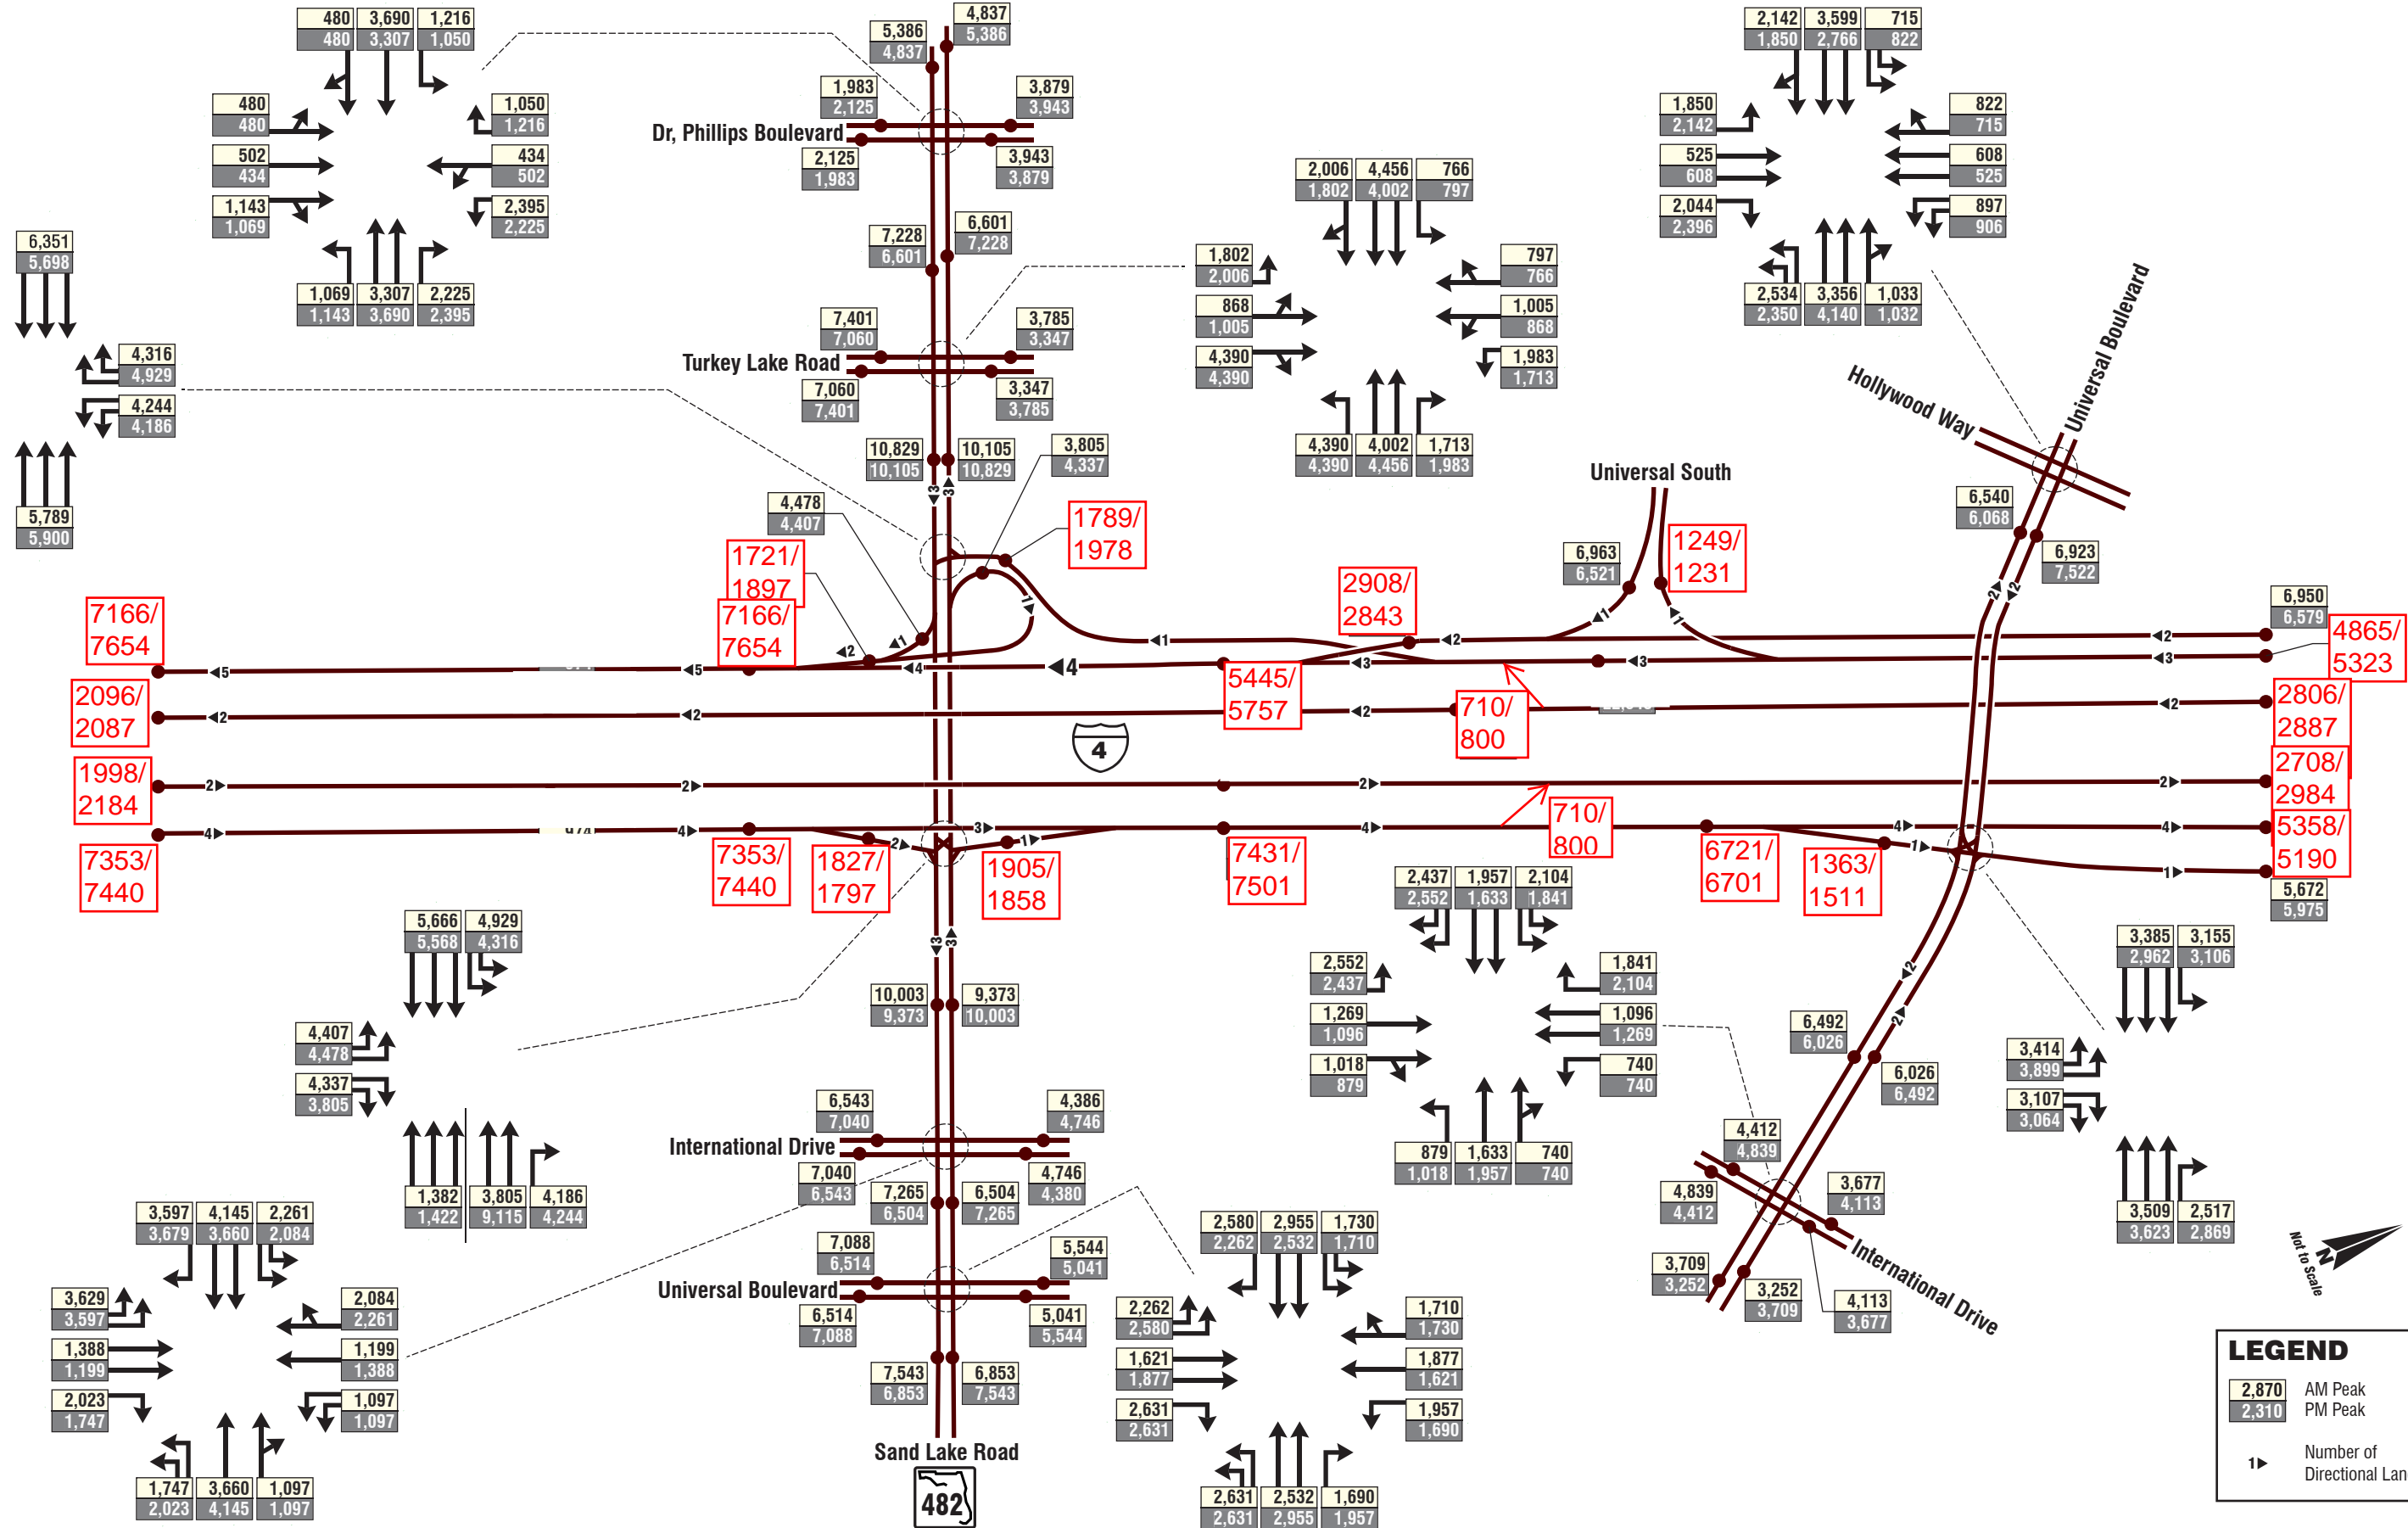

Not to Scale

LEGEND

2,870	AM Peak
2,310	PM Peak
1▶	Number of Directional Lanes

Not to Scale

LEGEND

2,870	AM Peak
2,310	PM Peak
1P	Number of Directional Lanes