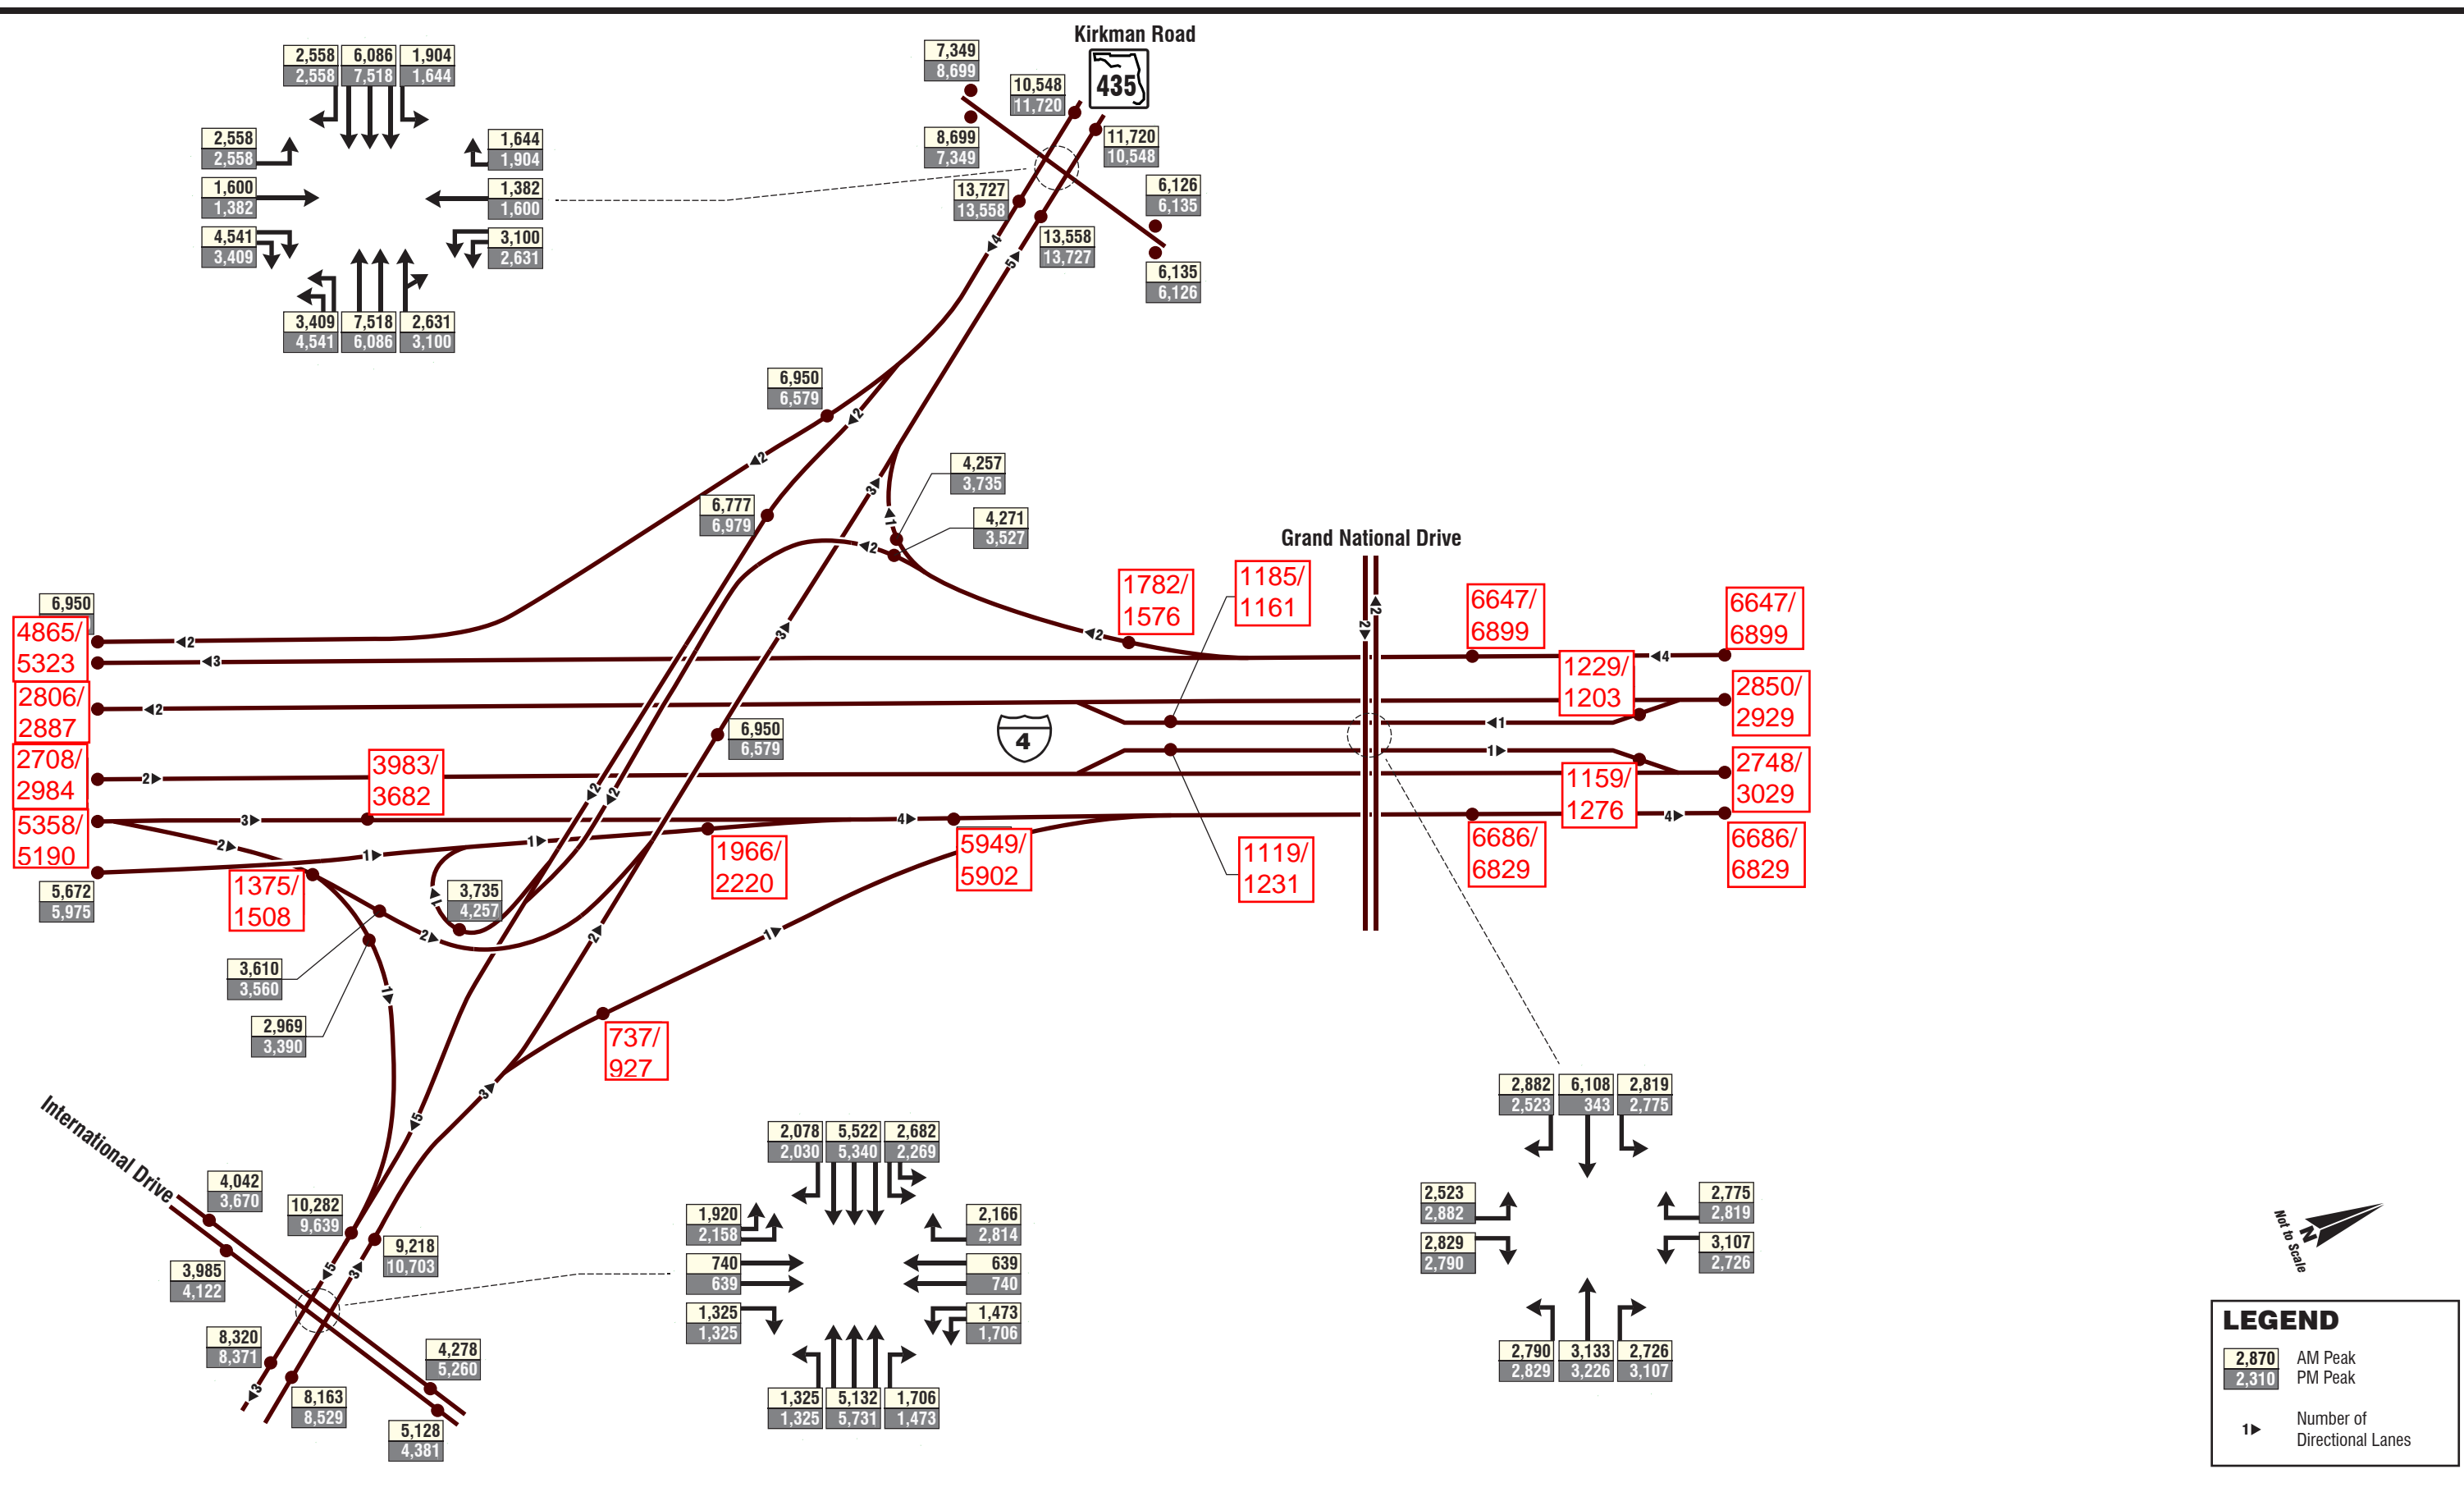

Not to Scale

LEGEND

2,870	AM Peak
2,310	PM Peak
1▶	Number of Directional Lanes

Not to Scale

LEGEND

2,870	AM Peak
2,310	PM Peak
1P	Number of Directional Lanes